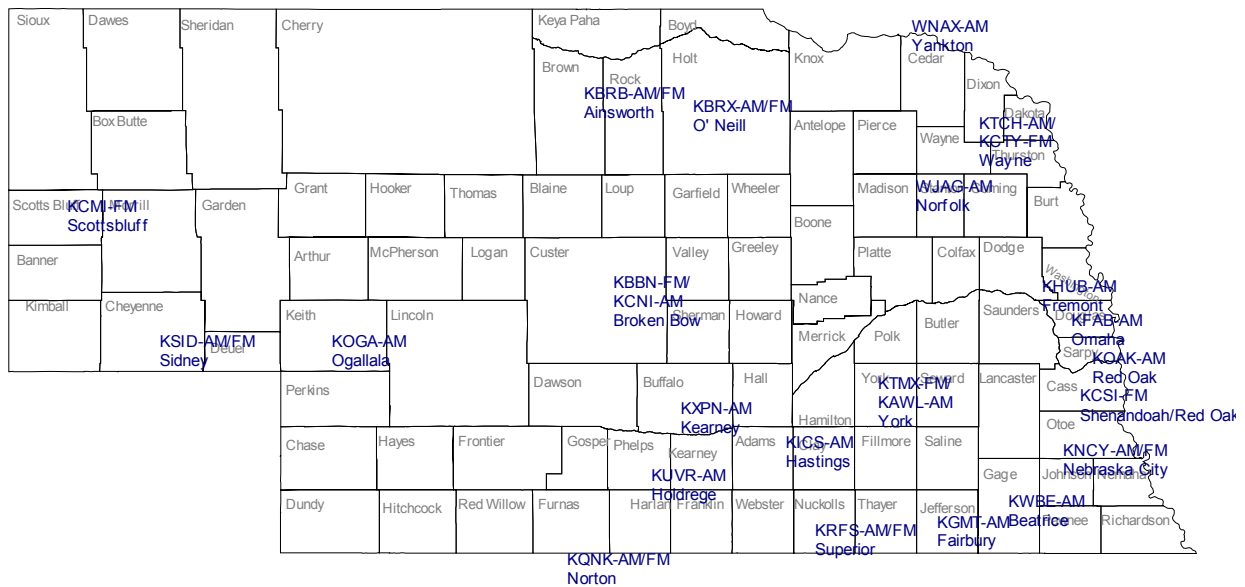

NEBRASKA
NRN
RADIO NETWORK

Messages will run Wednesdays and Thursdays:

- July 25, 26
- August 1, 2
- August 8, 9
- September 5, 6
- September 12, 13
- September 19, 20

Between 6 a.m.- 7 p.m. on these stations:

KBRB-AM Ainsworth 1400	KFAB-AM Omaha 1110
KBRB-FM Ainsworth 92.7	KBRX-AM O'Neil 1350
KWBE-AM Beatrice 1450	KBRX-FM O'Neil 102.9
KCNI-AM Broken Bow 1280	KOAK-AM Red Oak 1080
KBBN-FM Broken Bow 98.3	KCSI-FM Shenandoah/Red Oak 95.3
KGMT-AM Fairbury 1310	KCMI-FM Scottsbluff 96.9
KHUB-AM Fremont 1340	KSID-AM Sidney 1340
KICS-AM Hastings 1550	KSID-FM Sidney 98.7
KUVR-AM Holdrege 1380	KRFS-AM Superior 1600
KXPN-AM Kearney 1460	KRFS-FM Superior 103.9
KNCY-AM Nebraska City 1600	KTCH-AM Wayne 1590
KNCY-FM Nebraska City 97.7	KTCH-FM Wayne 104.9
WJAG-AM Norfolk 780	WNAX-AM Yankton, SD 570
KQNK-AM Norton, KS 1530	KAWL-AM York 1370
KQNK-FM Norton, KS 106.7	KTMX-FM York 104.9
KOGA-AM Ogallala 930			

Affiliates may be added or deleted from time to time. Broadcasts may occasionally conflict with local programming, in which case makegood commercials will be aired on the stations.